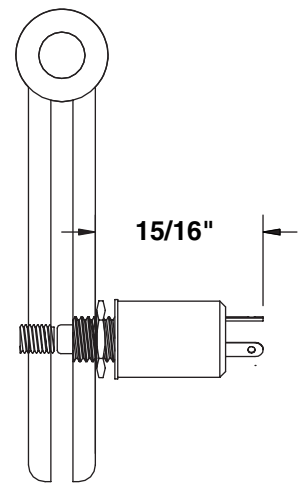

Markar

ASSA ABLOY

260 Santa Fe Street, Pomona, California 91767
800-872-3267 ■ fax 800-232-6752

ASSA ABLOY, the global leader
in door opening solutions