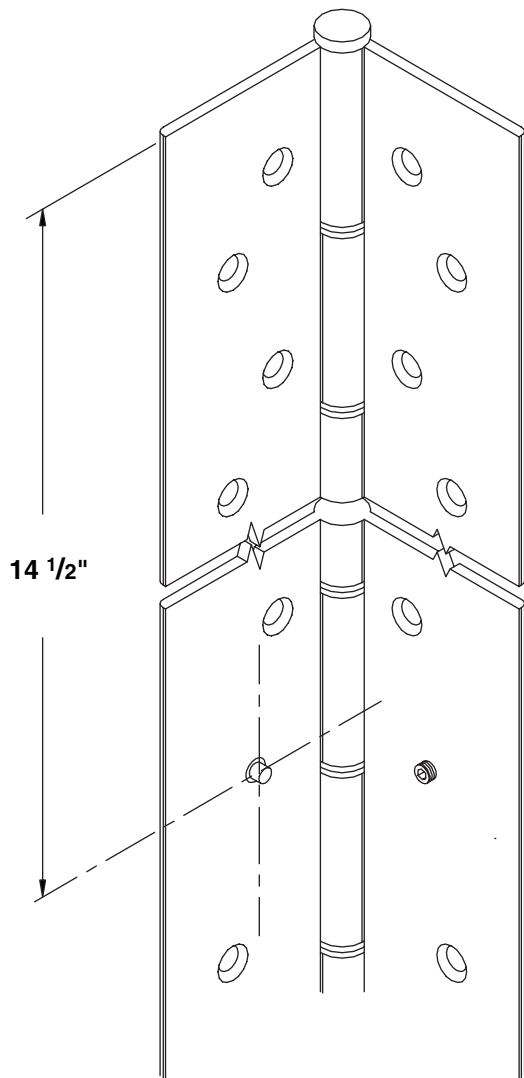

"ES" Exposed Monitoring Switch

For hinge series:

100

200

300

3500

www.markar.com

The contact switch comes with three 28 gauge wire leads attached.

Add an "ES" suffix to the hinge's model number to specify this option.

Rating:

250 amps, 30 watts,
non-inductive at 120 volts

or

1 amp, 30 watts at 28 volts

Wiring:

Black – common

White – normally open