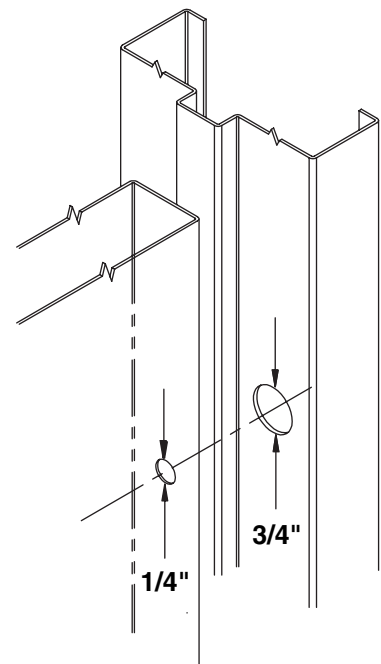

"ES" Exposed Monitoring Switch

For hinge series:

100

200

300

3500

www.markar.com

The contact switch comes with three 28 gauge wire leads attached.

Add an "ES" suffix to the hinge's model number to specify this option.

Rating:

250 amps, 30 watts,
non-inductive at 120 volts

or

1 amp, 30 watts at 28 volts

Wiring:

Black – common

White – normally open

Red – normally closed

Markar

ASSA ABLOY

260 Santa Fe Street, Pomona, California 91767
800-872-3267 ■ fax 800-232-6752

ASSA ABLOY, the global leader
in door opening solutions