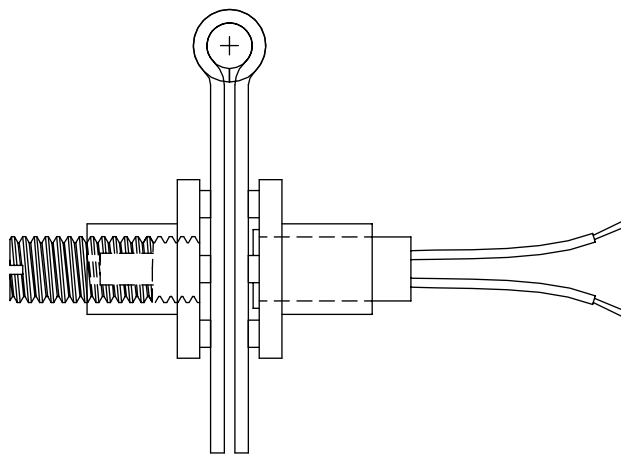

AMS Adjustable Concealed Monitoring Switch

Specify by suffixing "AMS" to the hinge model number.

www.markar.com

IMPORTANT: Please indicate centerline dimension from top of hinge when custom location is desired.

U.S. Pat. Pending

**Top of Hinge to Centerline
of Monitoring Switch:**

6' 8" hinge = 35 3/8"

7' 0" hinge = 37 9/16"

7' 2" hinge = 38 1/2"

8' 0" hinge = 43 1/2"

ASSA ABLOY

260 Santa Fe Street, Pomona, California 91767
800-872-3267 ■ fax 800-232-6752