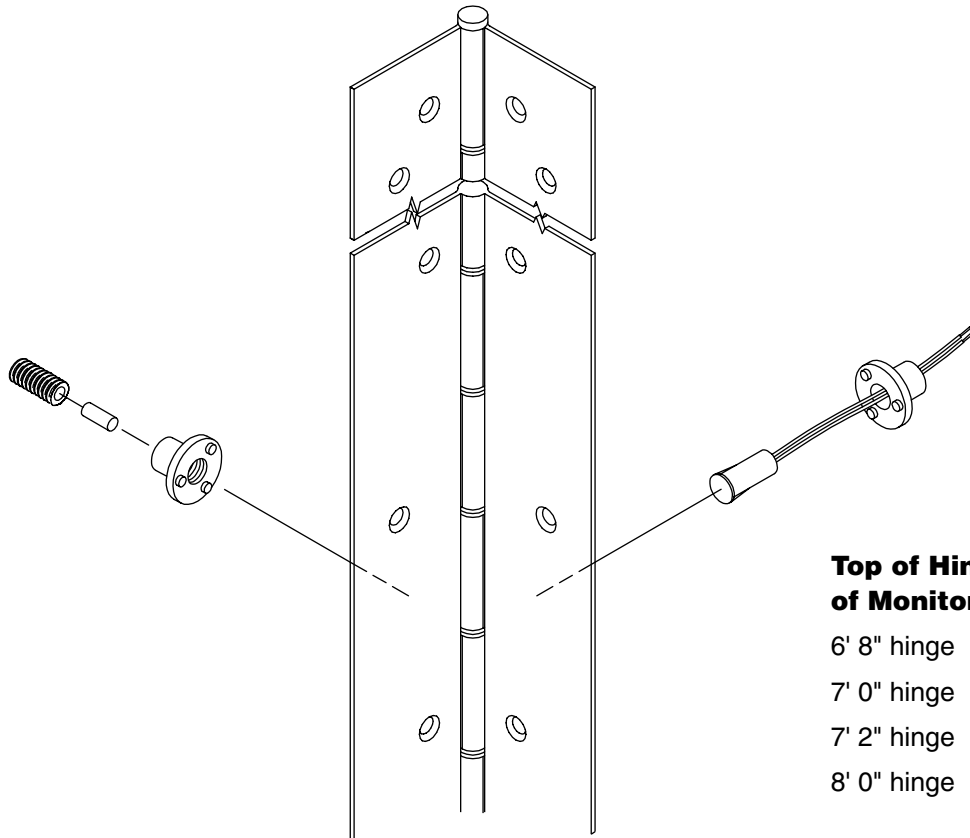

AMS Adjustable Concealed Monitoring Switch

Specify by suffixing "AMS" to the hinge model number.

www.markar.com

IMPORTANT: Please indicate centerline dimension from top of hinge when custom location is desired.

U.S. Pat. Pending

**Top of Hinge to Centerline
of Monitoring Switch:**

6' 8" hinge = 35 3/8"

7' 0" hinge = 37 9/16"

7' 2" hinge = 38 1/2"

8' 0" hinge = 43 1/2"

ASSA ABLOY

260 Santa Fe Street, Pomona, California 91767
800-872-3267 ■ fax 800-232-6752