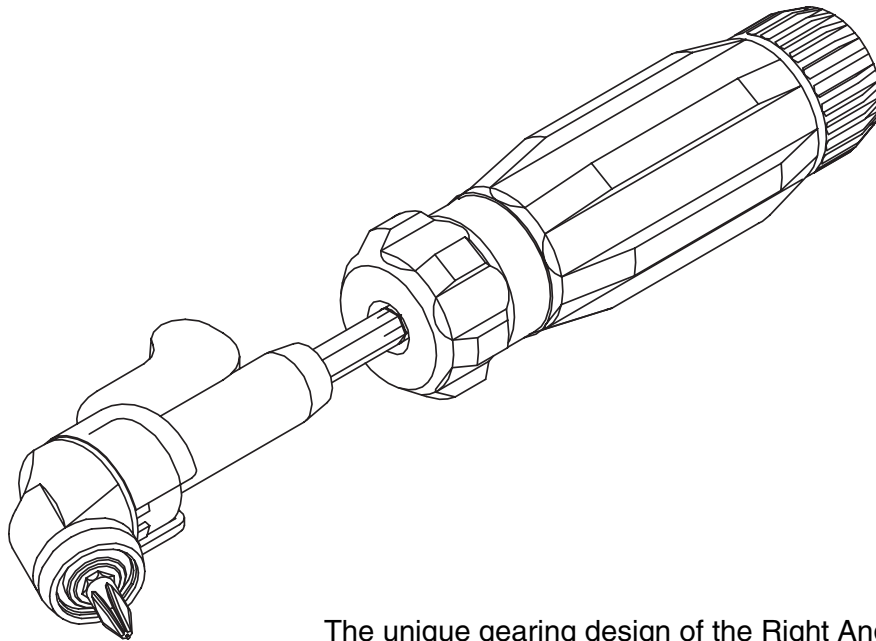

MT-SP-100 Right Angle Drive Skewdriver

Especially helpful for installing Markar HG-310 and HG-311 models.

www.markar.com

The unique gearing design of the Right Angle Drive Skewdriver provides conventional action on hard-to-reach fasteners while the adjustable stabilizer wing provides extra stability in high torque and restricted locations.

The MT-SP-100 Skewdriver is built to last with heavy-duty construction, die-cast housing and hardened steel gears.

ASSA ABLOY

260 Santa Fe Street, Pomona, California 91767
800-872-3267 ■ fax 800-232-6752