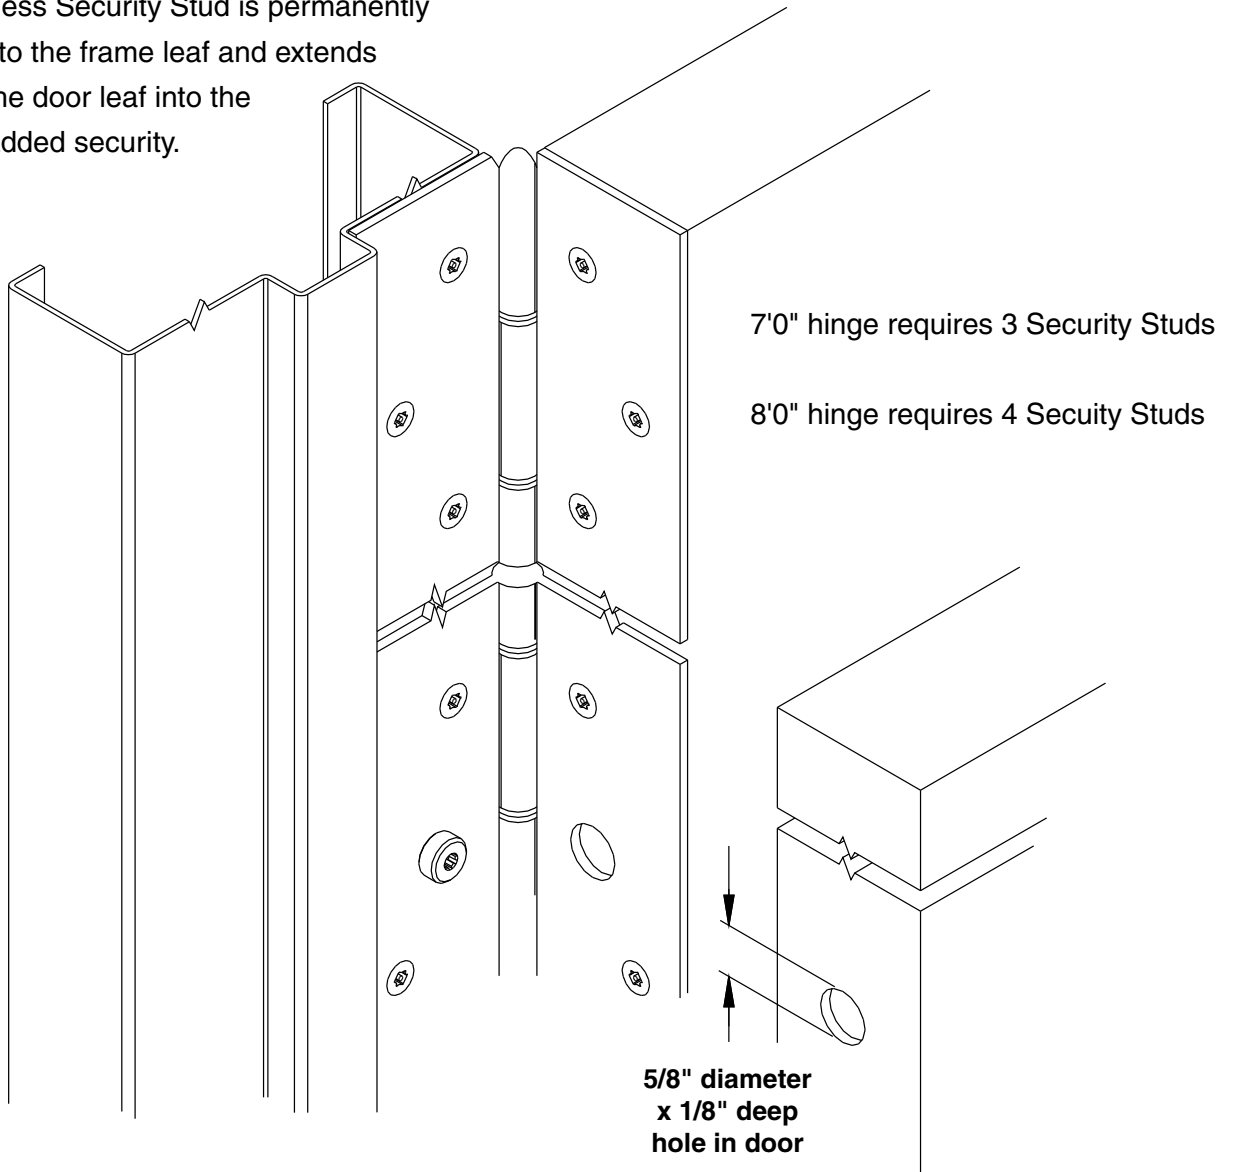

Security Stud Option

See Security Stud Locations Tech Memo for exact locations

www.markar.com

The 1/2" diameter x 1/4" projected 304 stainless Security Stud is permanently mounted to the frame leaf and extends through the door leaf into the door for added security.

ASSA ABLOY

260 Santa Fe Street, Pomona, California 91767
800-872-3267 ■ fax 800-232-6752

A 5/8" x 1/8" hole is required
to receive the Security Stud

ASSA ABLOY, the global leader
in door opening solutions