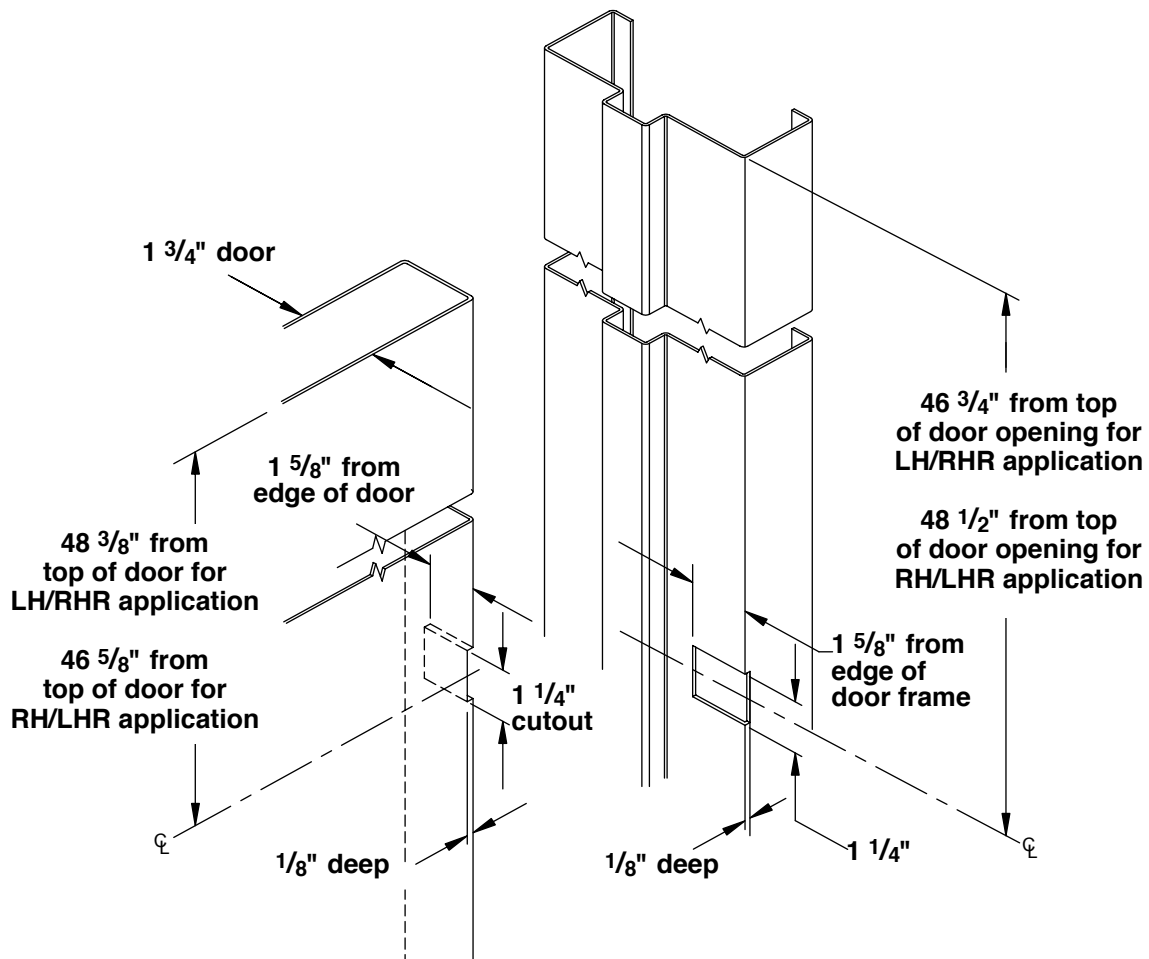

TECH MEMO

"CE" Concealed Current Transfer Preparation for 8' 200, 300 and 3500 Series Hinges for Hinges Up to 83³/₁₆" through 95"

Frame and Door

www.markar.com

IMPORTANT: Please indicate desired handing and location when ordering custom location other than shown.

Left Hand Application Shown

Note: Dimensions are true based on industry standard of 1/8" clearance between top of door opening and top of door.

ASSA ABLOY

260 Santa Fe Street, Pomona, California 91767
800-872-3267 ■ fax 800-232-6752