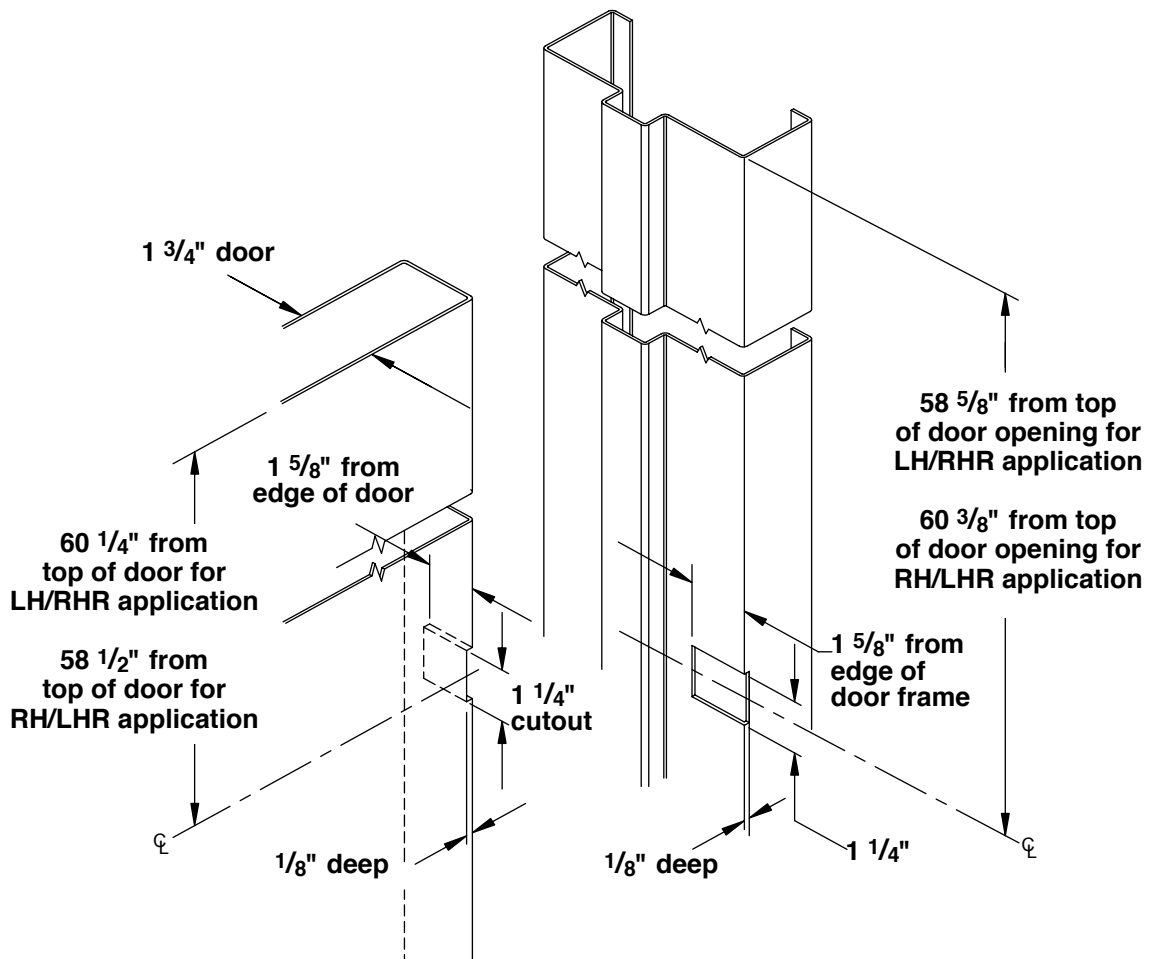

TECH MEMO

"CE" Concealed Current Transfer Preparation for 10' 200, 300 and 3500 Series Hinges for Hinges 95 1/16" through 118 3/4"

Frame and Door

www.markar.com

IMPORTANT: Please indicate desired handing and location when ordering custom location other than shown.

Left Hand Application Shown

Note: Dimensions are true based on industry standard of 1/8" clearance between top of door opening and top of door.

ASSA ABLOY

260 Santa Fe Street, Pomona, California 91767
800-872-3267 ■ fax 800-232-6752