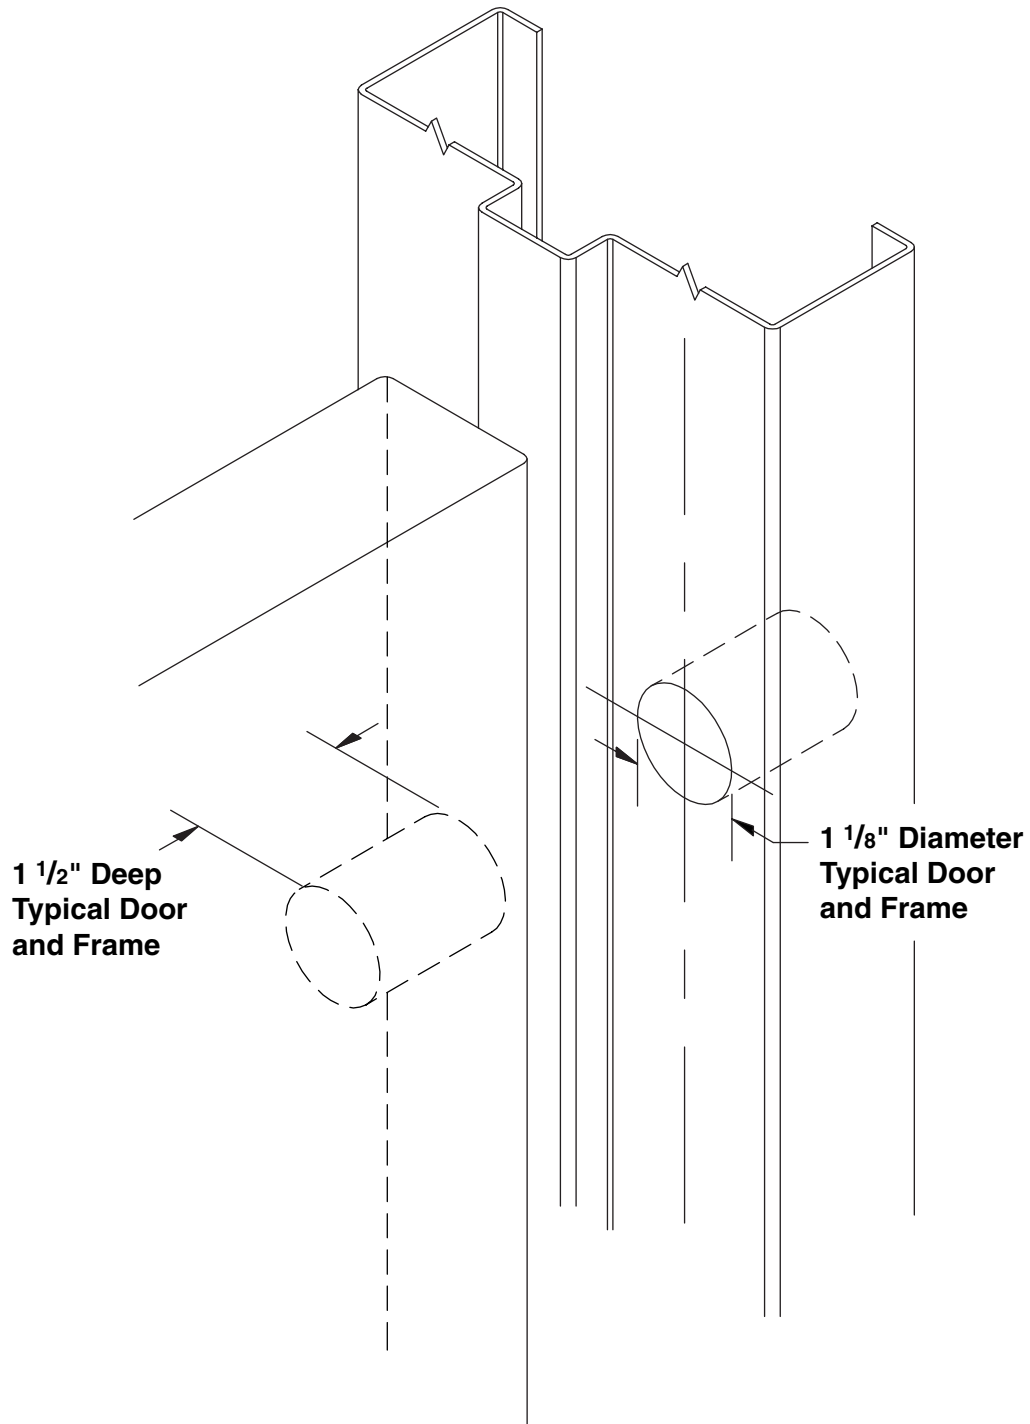

“AMS” Adjustable Concealed Monitoring Switch

www.markar.com

U.S. Pat. Pending

ASSA ABLOY

260 Santa Fe Street, Pomona, California 91767
800-872-3267 ■ fax 800-232-6752

ASSA ABLOY, the global leader
in door opening solutions