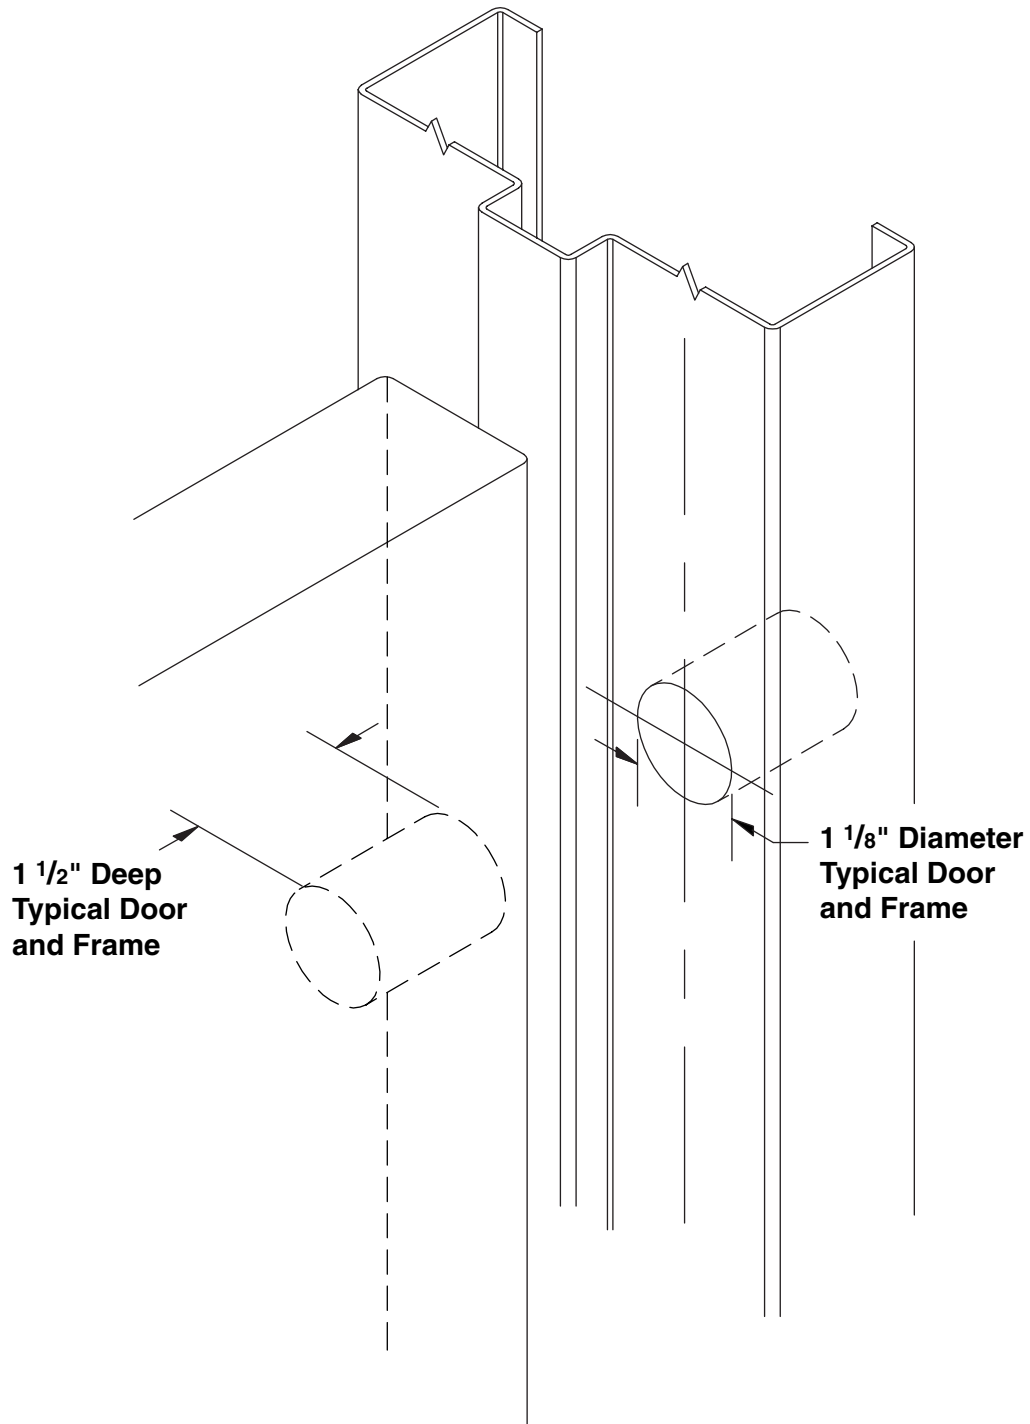

**“AMS” Adjustable Concealed Monitoring Switch**

[www.markar.com](http://www.markar.com)

U.S. Pat. Pending

**ASSA ABLOY**

260 Santa Fe Street, Pomona, California 91767  
800-872-3267 ■ fax 800-232-6752

ASSA ABLOY, the global leader  
in door opening solutions