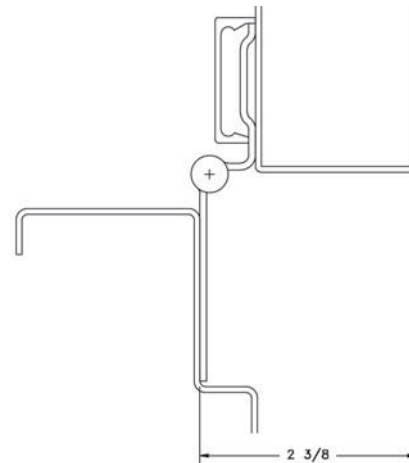

Decorative Fastener Covers

Brushed aluminum

Hole Pattern

Symmetrically templated

Non-handed

Barrel Type Hinge

1/4" diameter stainless steel pin

Long-life split nylon bearings

1 3/4" aluminum sleeve bolts

Electrical Modifications

Current Transfer Prep (frame leaf only) - suffix hinge "CTP"

Fire Rating

3 hours- hollow metal doors mounted singly

90 minutes- hollow metal and composite core wood fire doors

20 minutes- wood doors

Classified in accordance with UBC code standard 7-2 for positive pressure

fire-rated label

This half-surface pin & barrel type continuous hinge can be used to repair both fire labeled and non-labeled openings. The hinge fits into the gap left after standard butt hinges are removed. It can assist in reversing the handing of a door, or to reverse the swing of a door hung in an evenly-rabbetted frame. (Please call Markar Architectural Products, Inc. for instructions for unevenly-rabbetted frames.)

DOOR CLOSED

DOOR OPEN 90°