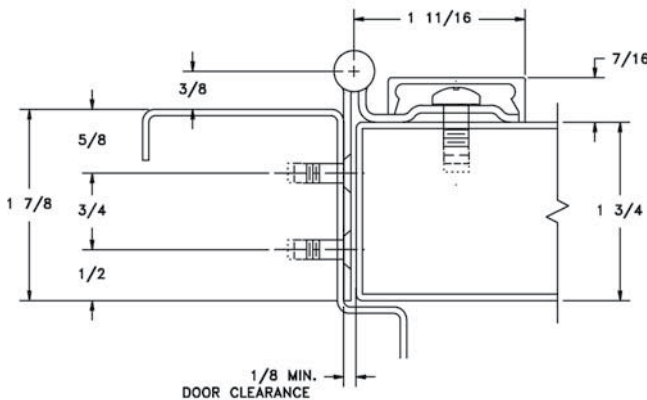

1 3/4" aluminum sleeve bolts

Electrical Modifications

Current Transfer Prep (frame leaf only) - suffix hinge "CTP"

Fire Rating

3 hours- hollow metal doors mounted singly

90 minutes- hollow metal and composite core wood fire doors

20 minutes- wood doors

Classified in accordance with UBC code standard 7-2 for positive pressure

fire-rated label

This half-surface pin & barrel type continuous hinge can be used to repair both fire labeled and non-labeled openings. The hinge fits into the gap left after standard butt hinges are removed. It can assist in reversing the handing of a door, or to reverse the swing of a door hung in an evenly-rabbetted frame. (Please call Markar Architectural Products, Inc. for instructions for unevenly-rabbetted frames.)

DOOR CLOSED

DOOR OPEN 90°