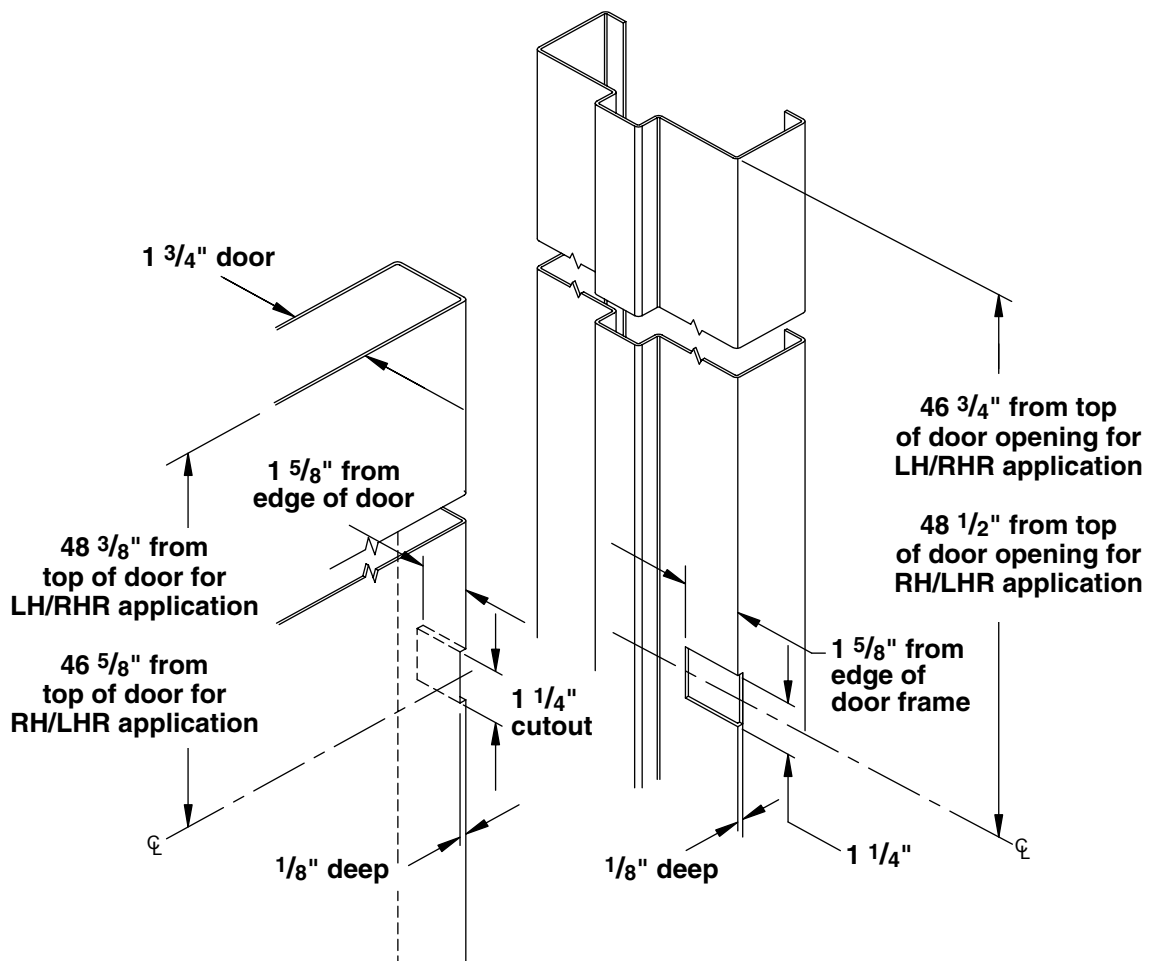

Left Hand Application Shown

Note: Dimensions are true based on industry standard of 1/8" clearance between top of door opening and top of door.

ASSA ABLOY

260 Santa Fe Street, Pomona, California 91767
800-872-3267 ■ fax 800-232-6752

ASSA ABLOY, the global leader
in door opening solutions

TECH MEMO

"CE" Concealed Current Transfer Preparation for 7' 200, 300 and 3500 Series Hinges for Hinges Up to 83³/₁₆" through 95"

Frame and Door

www.markar.com

IMPORTANT: Please indicate desired handing and location when ordering custom location other than shown.

Left Hand Application Shown

Note: Dimensions are true based on industry standard of 1/8" clearance between top of door opening and top of door.

Frame and Door

www.markar.com

IMPORTANT: Please indicate desired handing and location when ordering custom location other than shown.

Left Hand Application Shown

Note: Dimensions are true based on industry standard of 1/8" clearance between top of door opening and top of door.