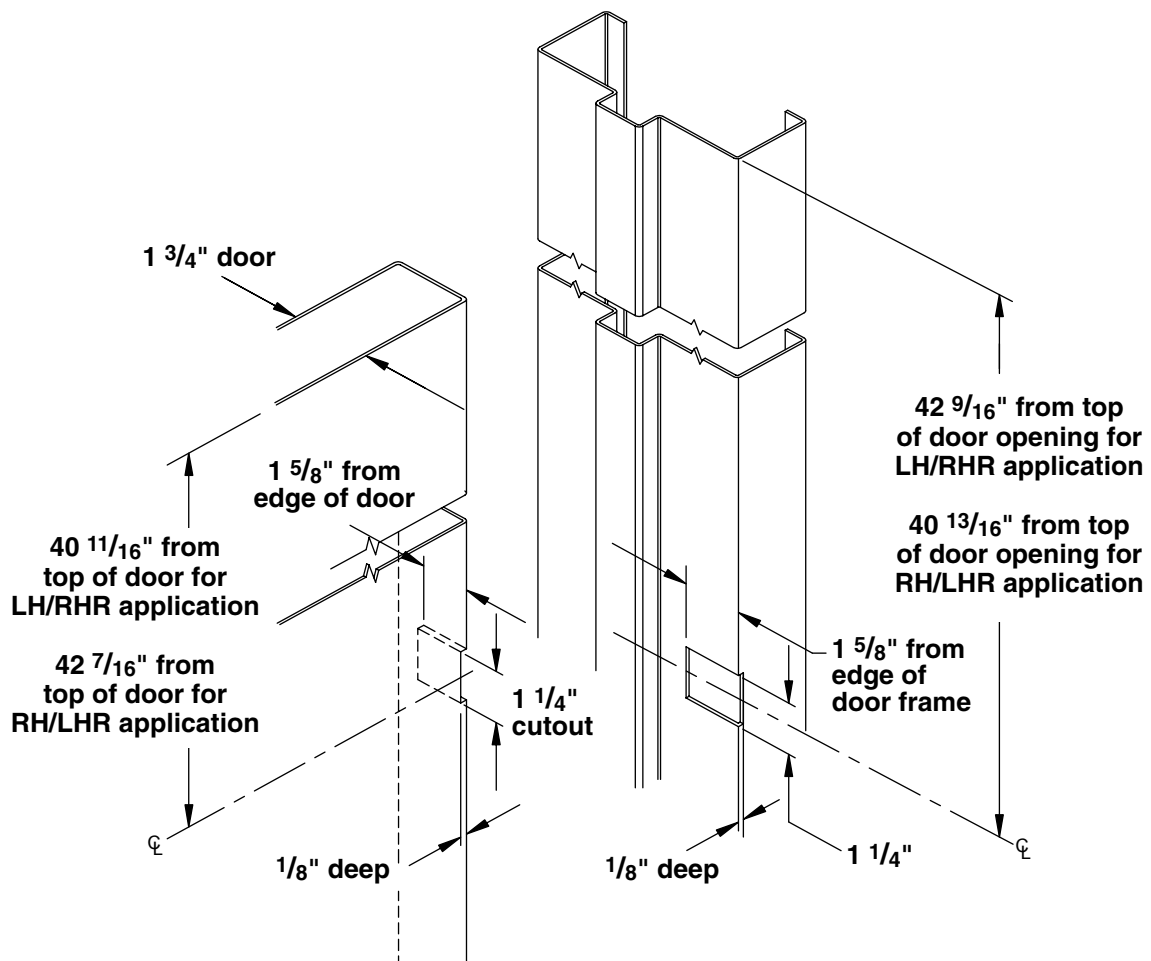

TECH MEMO

"CE" Concealed Current Transfer Preparation for 7' 200, 300 and 3500 Series Hinges for Hinges Up to 83 1/8"

Frame and Door

www.markar.com

IMPORTANT: Please indicate desired handing and location when ordering custom location other than shown.

Left Hand Application Shown

Note: Dimensions are true based on industry standard of 1/8" clearance between top of door opening and top of door.

ASSA ABLOY

260 Santa Fe Street, Pomona, California 91767
800-872-3267 ■ fax 800-232-6752

IMPORTANT: Please indicate desired handing and location when ordering custom location other than shown.

Left Hand Application Shown

Note: Dimensions are true based on industry standard of 1/8" clearance between top of door opening and top of door.

Frame and Door

www.markar.com

IMPORTANT: Please indicate desired handing and location when ordering custom location other than shown.

Left Hand Application Shown

Note: Dimensions are true based on industry standard of 1/8" clearance between top of door opening and top of door.